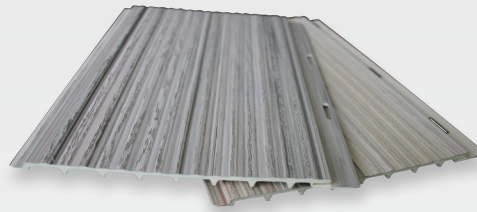

A New Life For Your Deck!

Our new Deck Cover is like giving a New Life to your deck. This cost effective solution to covering your deck works as a tongue and groove plank system. It will provide years of low maintenance, eliminating the need to paint or stain.

The attractive wood grain appearance will not splinter, flake or peel and provides a slip resistant, stain proof surface that kids can safely play on.

Due to heavy traffic, most deck boards surface pattern wear out quickly. Our superior surface design & finish will stand up to years of traffic. The slotted holes allow for contraction and expansion.

Many Applications Possible

- Docks • Decks • Spas
- Mobile homes

Deck Cover Dimensions:

8' length
12' length

Wide Colour Selection

Large range of colours offered to compliment any exterior style

Benefits

There are many benefits when using our Deck Cover:

- Stands up to years of traffic
- Easy Do-it-yourself installation
- Installs with traditional hand or power tools and can be cut like wood

Some Key Features:

- No more dangerous splinters
- Minimum maintenance
- Textured wood grain surface
- Very cost effective
- Made with the highest grade outdoor PVC
- 10 Year Warranty